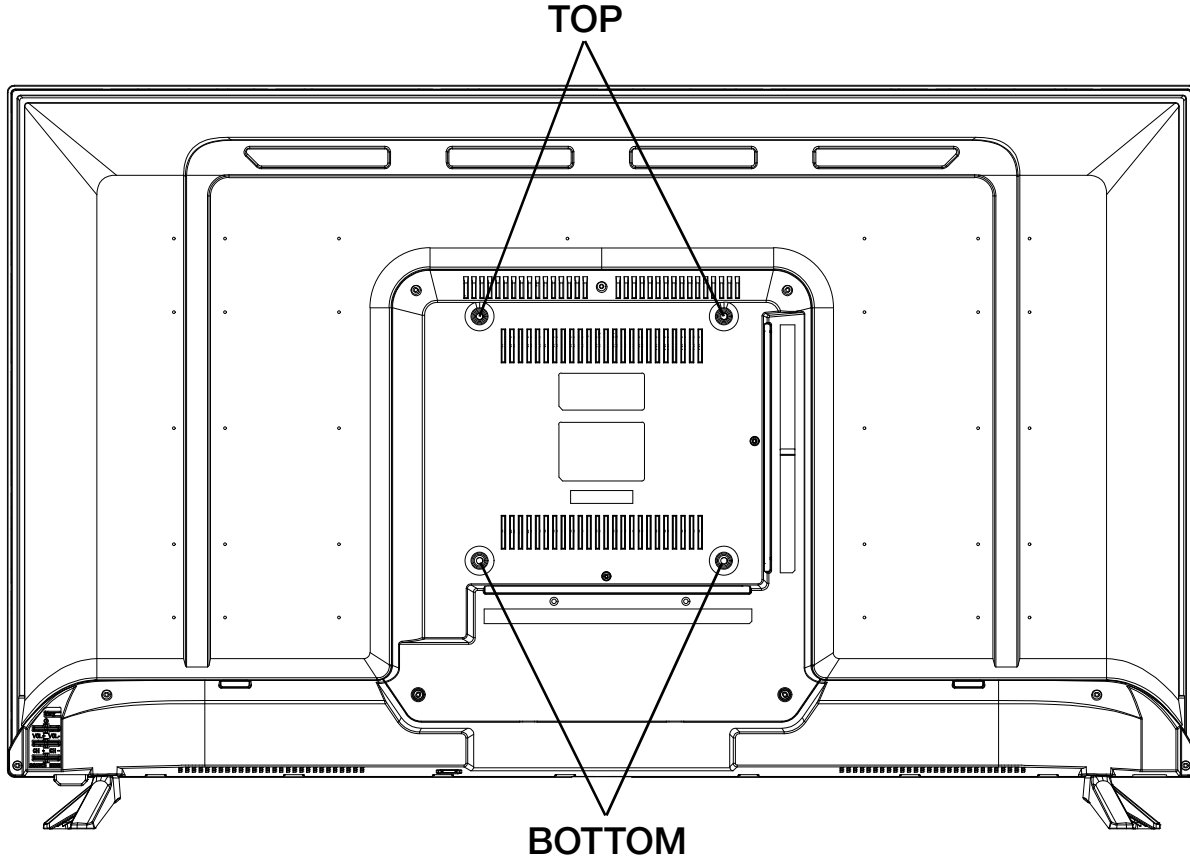

BEZEL SIZE/MM

Model	Left	Right	Top	Bottom
0E-32MON720P	0.6"(15.1mm)		0.9"(22.6mm)	
0E-43MON1080	0.58"(14.9mm)		0.8"(20mm)	

SAFETY & CERTIFICATION (ALL MODELS)

Safety (class I)	Withstand voltage strength	2.5KV DC/60s		
	Leakage current	≤3.5mA(264V AC/60s)		
	Earthing protective resistance	≤100mΩ(25A DC/20s)		
Authentication	CE/FCC/ROHS/HDMI/UL/WEEE/REACH			
Remote control area	≥8m straight line ≥7m horizontal±30° and vertical±15°			
Environment	Working condition	Temperature: 32 F° ~ 104 F° (0°C ~ 40°C) Humidity: 10% ~ 90% Atmosphere: 86KPa ~ 104KPa		
	Storage condition	Temperature: -4 F° ~ 122 F° (-20°C ~ 50°C) Humidity: 5% ~ 95% Atmosphere: 86KPa ~ 104KPa		

**FOR MORE INFORMATION
CONTACT YOUR GALARDY SALES PERSON**

MODELS

0E-32MON720P 32"(32" diagonal) 0E-43MON1080 43"(43" diagonal)

MOUNTING ON THE WALL

VESA MOUNTING

Model	Mounting Dimension	TOP	BOTTOM
0E-32MON720P	7.9" x 3.9" (200mmx100mm)	HM6.0x14mm	HM6.0x14mm
0E-43MON1080	7.9" x 7.9" (200mmx200mm)	HM6.0x14mm	HM6.0x14mm