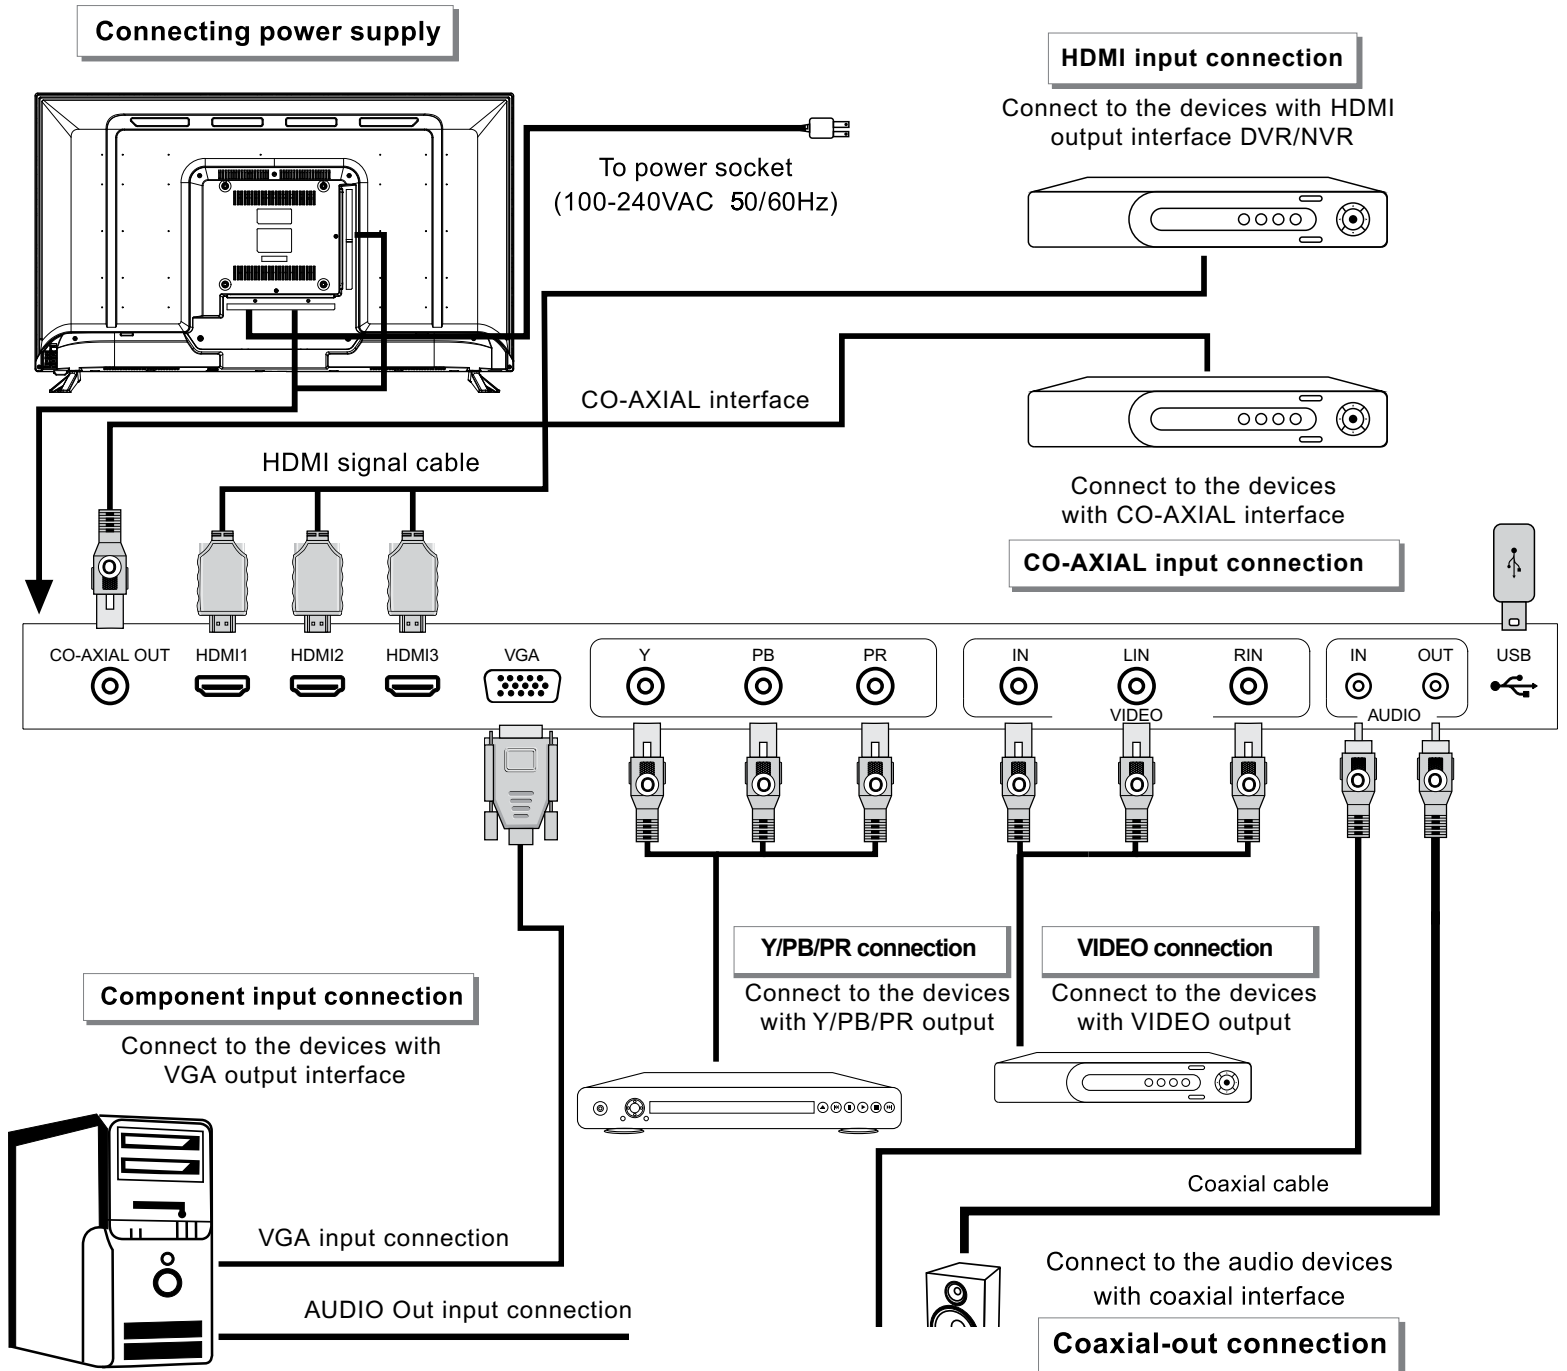

INTERFACE CONFIGURATION (ALL MODELS)

0E-32MON720P

Input Interface	Quantity
VGA	1
AUDIO IN	1
VIDEO (IN/LIN/RIN)	1
USB	2
AUDIO OUT	1
CO-AXIAL OUT	1
HDMI	3

0E-43MON1080

Input Interface	Quantity
CO-AXIAL OUT	1
HDMI	2
VGA	1
AUDIO IN	1
Y/PB/PR	1
VIDEO (IN/LIN/RIN)	1
USB	2
AUDIO OUT	1

POWER MGT (ALL MODELS)

Size	32"	43"
Power input	100V-240V AC 60/50Hz	
Working consumption	≤75W	≤110W
Standby consumption	≤0.5W (auto wake up off model)	
Audio power	10W×2	

ACCESSORY (ALL MODELS)

Power Cable	1PCS
HDMI Cable	1PCS
IR Remote Control	1PCS
AAA Batteries	1PCS
Screws for Mounting Monitor	1PCS
Screws for Installing Monitor Stand	1PCS
Base of Stands	1PCS
User's Manual	1PCS

BEZEL SIZE/MM

Model	Left	Right	Top	Bottom
0E-32MON720P	0.6"(15.1mm)		0.9"(22.6mm)	
0E-43MON1080	0.58"(14.9mm)		0.8"(20mm)	

SAFETY & CERTIFICATION (ALL MODELS)

Safety (class I)	Withstand voltage strength	2.5KV DC/60s		
	Leakage current	≤3.5mA(264V AC/60s)		
	Earthing protective resistance	≤100mΩ(25A DC/20s)		
Authentication	CE/FCC/ROHS/HDMI/UL/WEEE/REACH			
Remote control area	≥8m straight line ≥7m horizontal±30° and vertical±15°			
Environment	Working condition	Temperature: 32 F° ~ 104 F° (0°C ~ 40°C) Humidity: 10% ~ 90% Atmosphere: 86KPa ~ 104KPa		
	Storage condition	Temperature: -4 F° ~ 122 F° (-20°C ~ 50°C) Humidity: 5% ~ 95% Atmosphere: 86KPa ~ 104KPa		

*** HARDWARE INCLUDED IN MONITOR BOX ***

FOR MORE INFORMATION
CONTACT YOUR GALARDY SALES PERSON

Connecting

FOR MORE INFORMATION
CONTACT YOUR GALARDY SALES PERSON